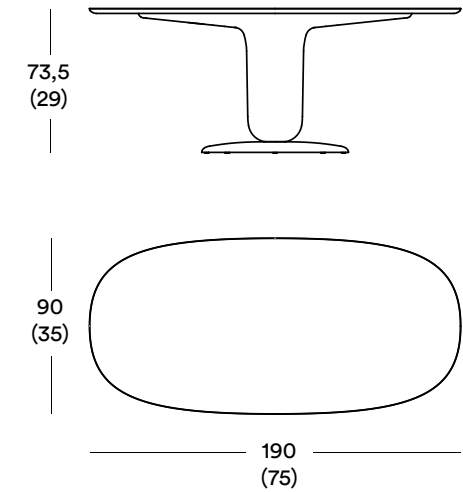

Underside top / Sobre parte inferior
Ral 8017 Mate (Chocolate brown)

Body / cuerpo
Ral 1001 Gloss (Beige)

Base
Ral 8015 Gloss (Chestnut brown / Marrón castaño)

Optional Top / Sobre opcional
POLARIS 2902 Nearly Black

Explorer 5 (220 cm)

Explorer 5 (190 cm)

Explorer 4

Measurements in cm
(Measurements in inches)

Finishes

Interior painted steel structure. Central leg and base in fibreglass with a gloss (strengthened gel for durability) finish. MDF veneered table top in Polaris with a matte finish by Abet Laminati. The underside and the borders of the top are lacquered in a matte finish. 3 multicolour options for all models. Optional: table top available in Polaris Black.