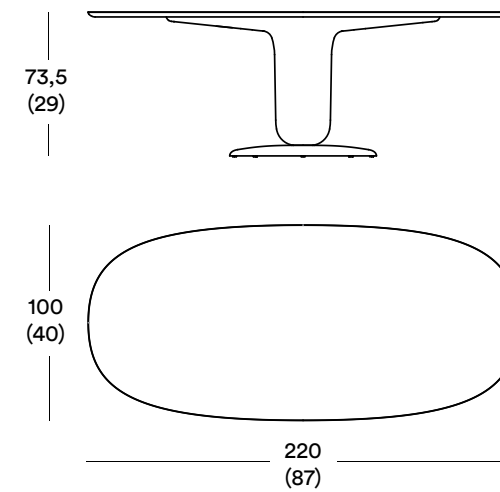

Underside top / Sobre parte inferior
Ral 8017 Mate (Chocolate brown)

Body / cuerpo
Ral 1001 Gloss (Beige)

Base
Ral 8015 Gloss (Chestnut brown / Marrón castaño)

Optional Top / Sobre opcional
POLARIS 2902 Nearly Black

Explorer 5 (220 cm)

Explorer 5 (190 cm)

Explorer 4

Measurements in cm
(Measurements in inches)

Finishes

Interior painted steel structure. Central leg and base in fibreglass with a gloss (strengthened gel for durability) finish. MDF veneered table top in Polaris with a matte finish by Abet Laminati. The underside and the borders of the top are lacquered in a matte finish. 3 multicolour options for all models. Optional: table top available in Polaris Black.