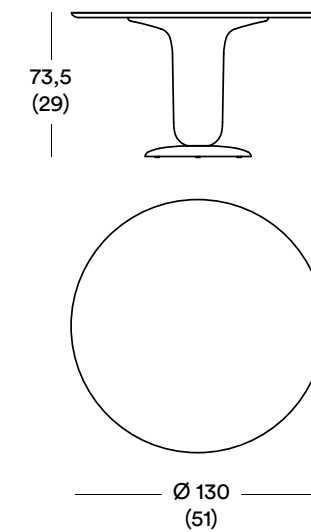

Underside top / Sobre parte inferior
Ral 8017 Mate (Chocolate brown)

Body / cuerpo
Ral 1001 Gloss (Beige)

Base
Ral 8015 Gloss (Chestnut brown / Marrón castaño)

Optional Top / Sobre opcional
POLARIS 2902 Nearly Black

Explorer 5 (220 cm)

Explorer 5 (190 cm)

Explorer 4

Measurements in cm
(Measurements in inches)

Finishes

Interior painted steel structure. Central leg and base in fibreglass with a gloss (strengthened gel for durability) finish. MDF veneered table top in Polaris with a matte finish by Abet Laminati. The underside and the borders of the top are lacquered in a matte finish. 3 multicolour options for all models. Optional: table top available in Polaris Black.